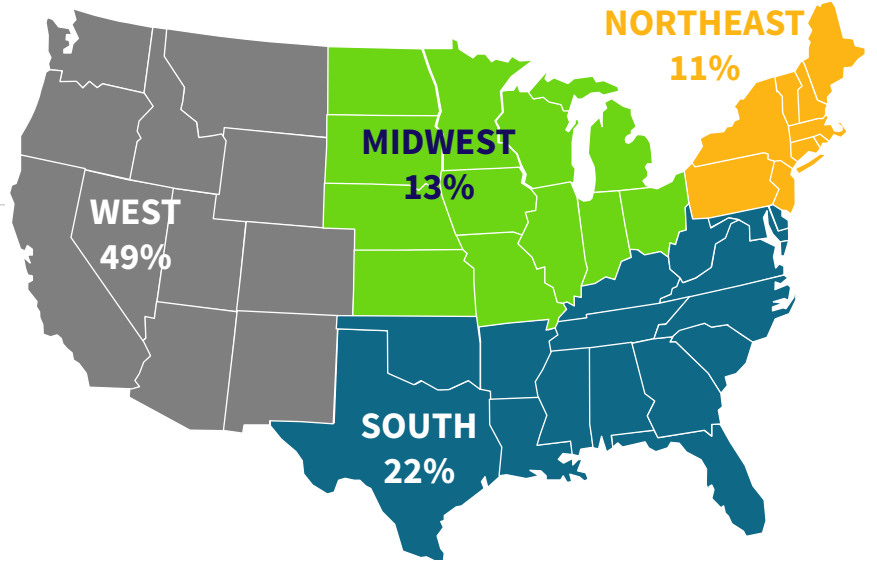

GENDER

ETHNICITY

COLLEGE EDUCATIONAL LEVEL

Class of 2014 APIASF Scholars are attending more than **200** colleges & universities

GEOGRAPHIC REPRESENTATION

Scholars represent 31 US States, American Samoa, the District of Columbia, Federated States of Micronesia, Guam, Marshall Islands, Northern Mariana Islands and Armed Forces locations across the world

62% ARE FIRST GENERATION TO ATTEND COLLEGE

63% ARE AT OR BELOW THE POVERTY LEVEL LINE*
*APIASF uses US Department of Health & Human Services poverty guidelines

The Asian & Pacific Islander American Scholarship Fund (APIASF) is **the nation's largest non-profit provider of college scholarships for Asian Americans and Pacific Islanders (AAPI)**. Since 2003, APIASF has distributed **nearly \$90 million in scholarships** to AAPI students across the country and in the Pacific Islands.