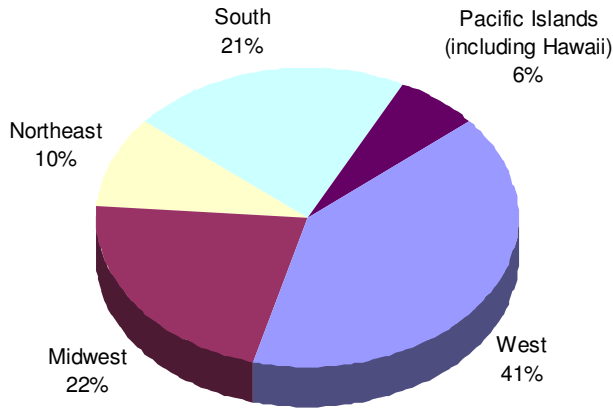

2008-2009 SCHOLAR DEMOGRAPHICS

All APIASF Recipients

Scholarships Distributed By Location

Scholarships Awarded By Disciplines

Scholarships Awarded By Ethnicity

Bangladeshi
 Cambodian*
 Chinese (except Taiwanese)
 Fijian*
 Filipino
 Guamanian/Chamorro*
 Hmong*
 Indian
 Japanese

Korean
 Lao*
 Marshallese*
 Micronesian*
 Native Hawaiian*
 Other Asian not specified
 Pakistani
 Palauan*
 Polynesian*

Samoan*
 Signaporean
 Sri Lankan
 Taiwanese
 Thai
 Tongan*
 Vietnamese*
 Yapese*

*Ethnicity with a college rate lower than the overall U.S. population, according to the U.S. Census Bureau. These groups comprise 63% of APIASF's Recipients in 2008.